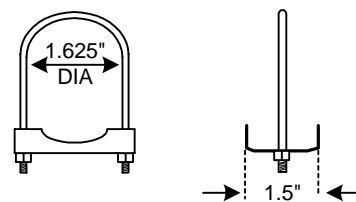

YAGI Directional Antenna Specifications and Dimensions

Model: Data-Linc Group A-YB

Frequency: 890-960 MHz
Gain: 6dB/8.2dBi
Type: 4 Element Welded
VSWR: 1.5:1 or less
Power Rating: 300 Watts
Feed Connection: N Type Female
Max Length: 17"
Beam Width: Vertical 45°
Windload: 100mph

Mounting Hardware
(same for both antennas)

Model: Data-Linc Group A-YHB

Frequency: 890-960 MHz
Gain: 9dB/11.2dBi
Type: 7 Element Welded
VSWR: 1.5:1 or less
Power Rating: 300 Watts
Feed Connection: N Type Female
Max Length: 31"
Beam Width: Vertical 45°
Windload: 100mph