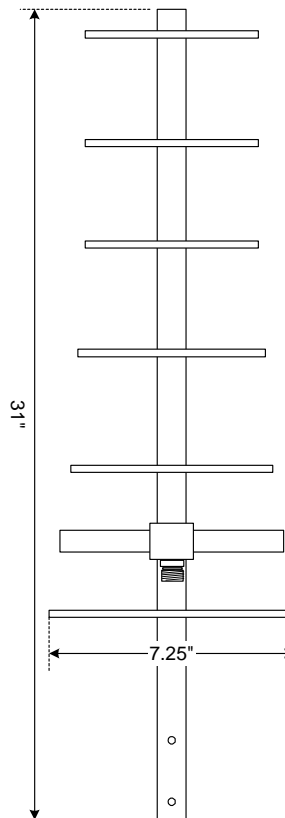

YAGI Directional Antenna Specifications and Dimensions

Model: Data-Linc Group A-YB

Frequency: 890-960 MHz
Gain: 6dB/8.2dBi
Type: 4 Element Welded
VSWR: 1.5:1 or less
Power Rating: 300 Watts
Feed Connection: N Type Female
Max Length: 17"
Beam Width: Vertical 45°
Windload: 100mph

Mounting Hardware
(same for both antennas)

Model: Data-Linc Group A-YHB

Frequency: 890-960 MHz
Gain: 9dB/11.2dBi
Type: 7 Element Welded
VSWR: 1.5:1 or less
Power Rating: 300 Watts
Feed Connection: N Type Female
Max Length: 31"
Beam Width: Vertical 45°
Windload: 100mph