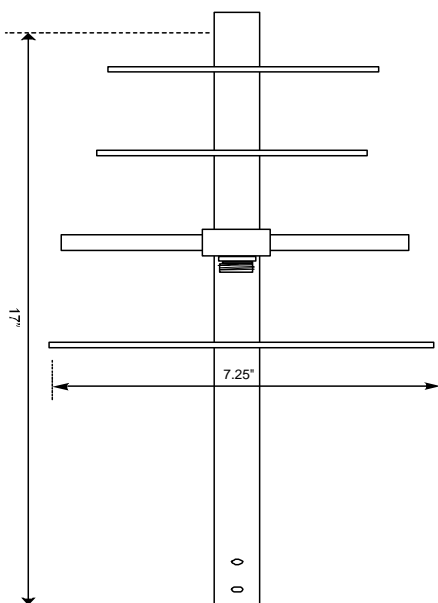

YAGI Directional Antenna Specifications and Dimensions

Model: Data-Linc Group A-YB

Frequency: 890-960 MHz
Gain: 6dB/8.2dBi
Type: 4 Element Welded
VSWR: 1.5:1 or less
Power Rating: 300 Watts
Feed Connection: N Type Female
Max Length: 17"
Beam Width: Vertical 45°
Windload: 100mph

Mounting Hardware
(same for both antennas)

Model: Data-Linc Group A-YHB

Frequency: 890-960 MHz
Gain: 9dB/11.2dBi
Type: 7 Element Welded
VSWR: 1.5:1 or less
Power Rating: 300 Watts
Feed Connection: N Type Female
Max Length: 31"
Beam Width: Vertical 45°
Windload: 100mph